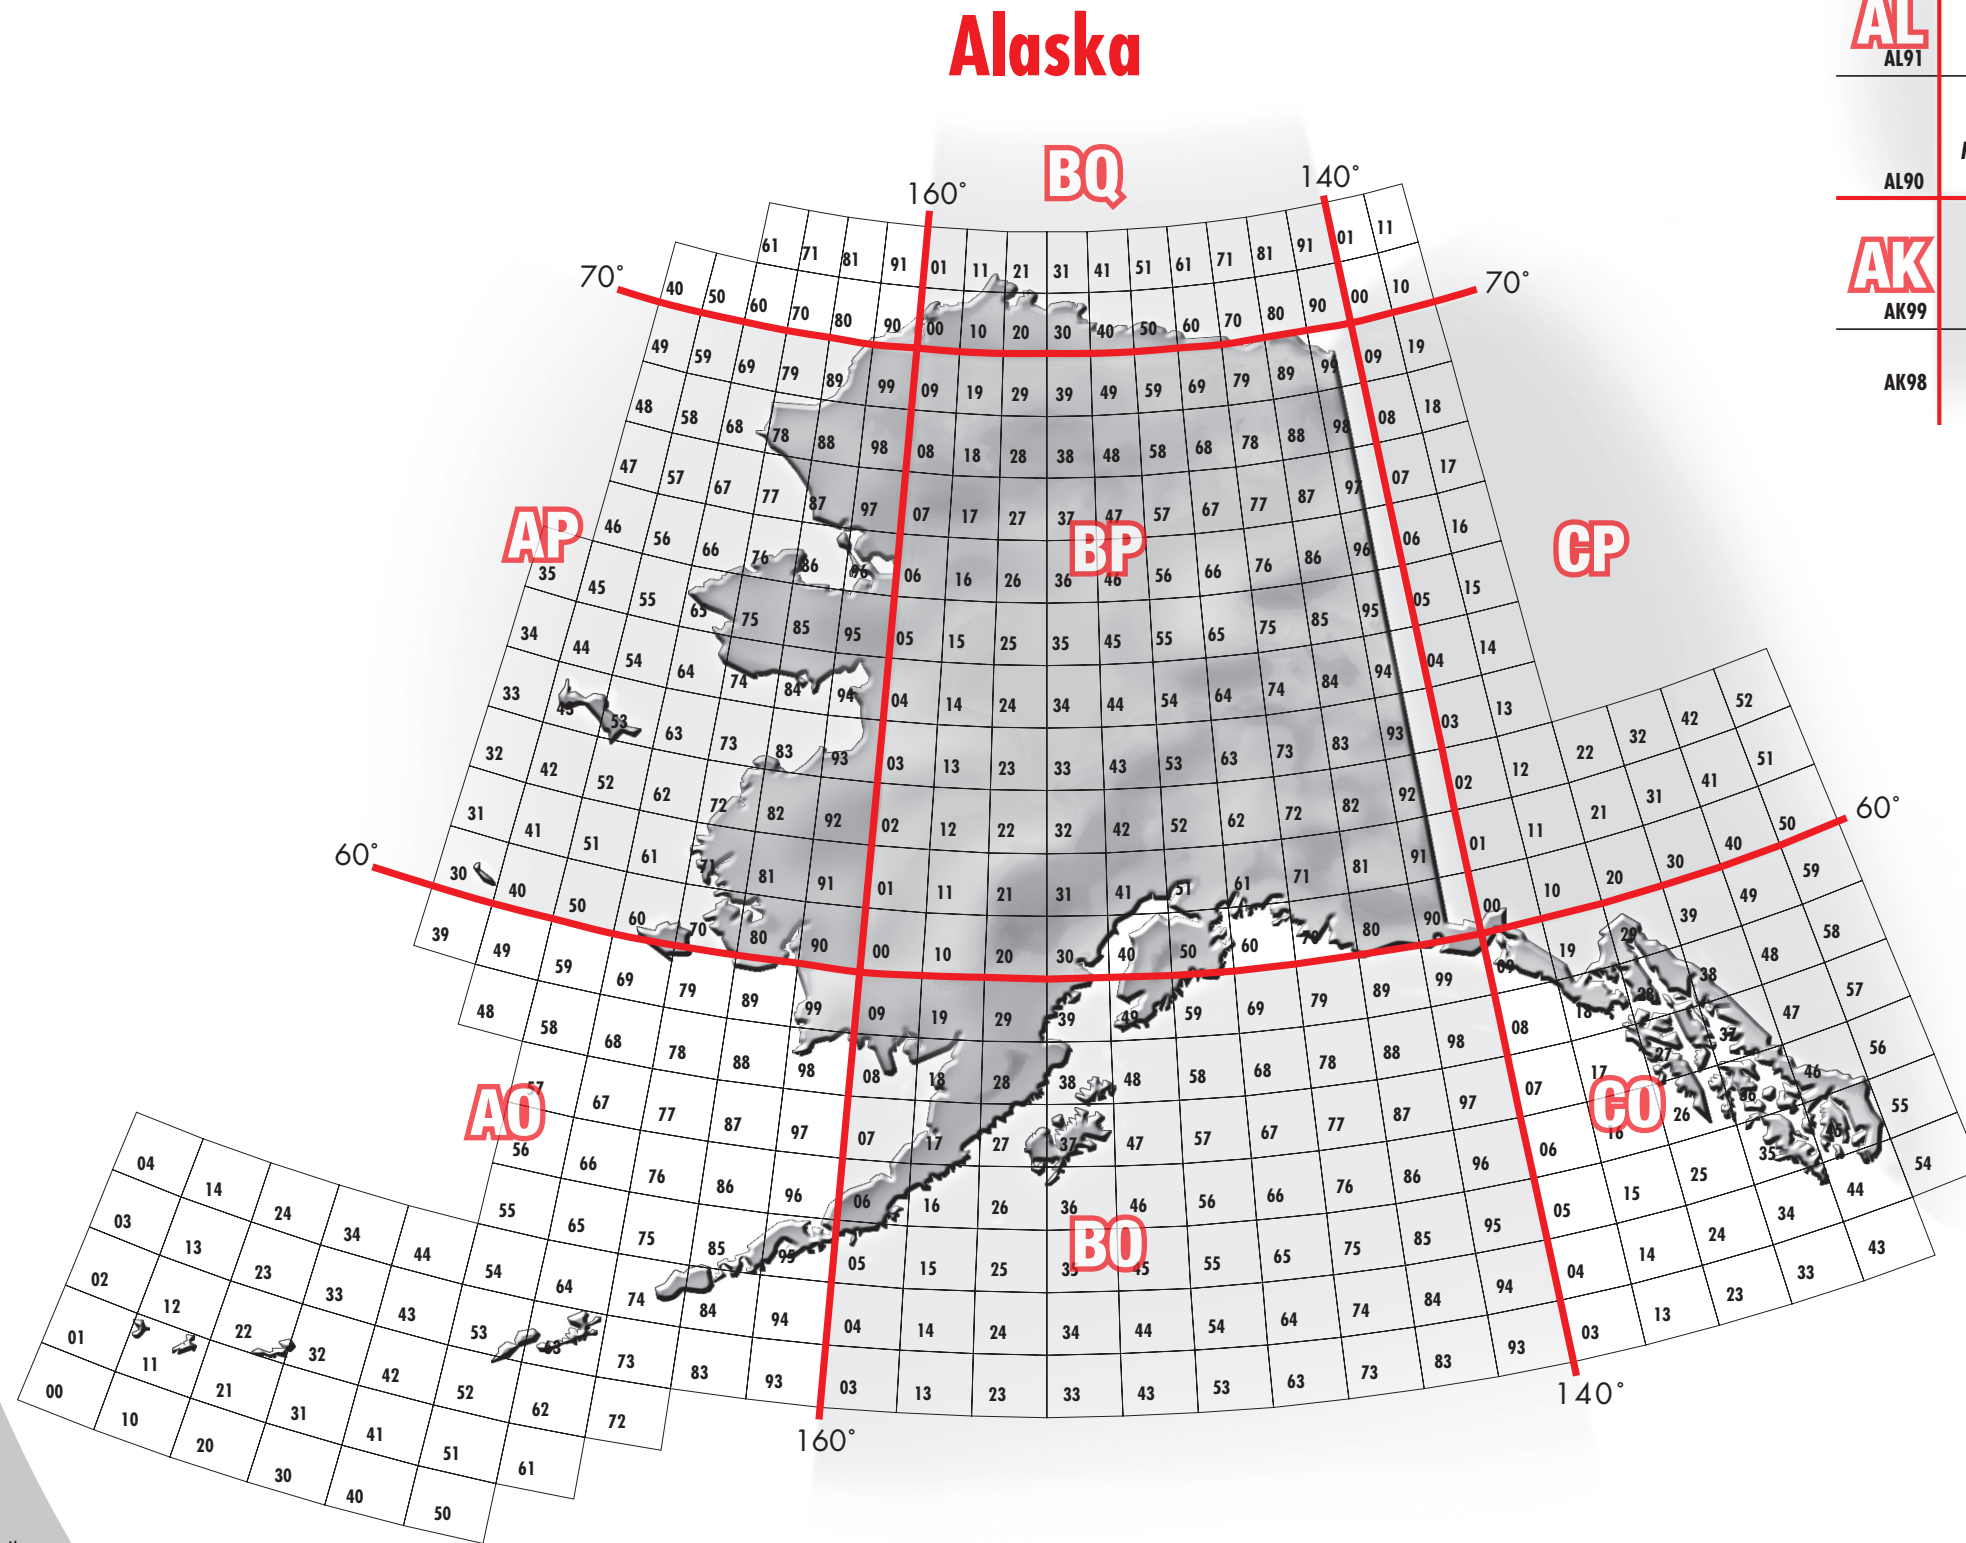

U.S. Grid Square Map

Maidenhead

U.S. Grid Square Map

Maidenhead

Hawaii**

Albers Equal Area Projection - Alaska

Major VHF/UHF Contests

- Mid January, Full Weekend
ARRL VHF Sweepstakes
- Early March, Full Weekend
ARRL International DX Contest Phone
- Early April, Spring Sprint-144 MHz
- Early April, Spring Sprint-222 MHz
- Early April, Spring Sprint-432 MHz
- Early May, Spring Sprint-50 MHz
- Mid May, Full Weekend
CQ National Fox Hunting Weekend

Early August, Full Weekend
ARRL UHF Contest

Mid September, Full Weekend
ARRL September VHF QSO Party

Courtesy: *CQ Magazine & ARRL*

Icom Grid Square Tips:

1. Say your grid square location when operating on VHF & UHF bands.
2. Many portable GPS receivers can read out Maidenhead* grid squares automatically.
3. Say your grid square letters phonetically.
Example: for grid 13 in region DM say "delta, mike, one, three" on air.
4. Give your general location along with your grid square.
5. Have fun on VHF & UHF!

*An instrument of the Maidenhead Locator System (named after the town outside London where it was first conceived by a meeting of European VHF managers in 1980), a grid square measures 1° latitude by 2° longitude and measures approximately 70 x 100 miles in the continental US. A grid square is indicated by two letters (the field) and two numbers (the square).. "

From ARRL source: <http://www.arrl.org/locate/gridinfo.html>

Icom America Inc. • 2380 - 116th Ave. NE, Bellevue, WA 98004
www.icomamerica.com

**All maps except Hawaii use an Albers Equal Area Projection. The map of Hawaii is based on the grid square map information from ARRL.