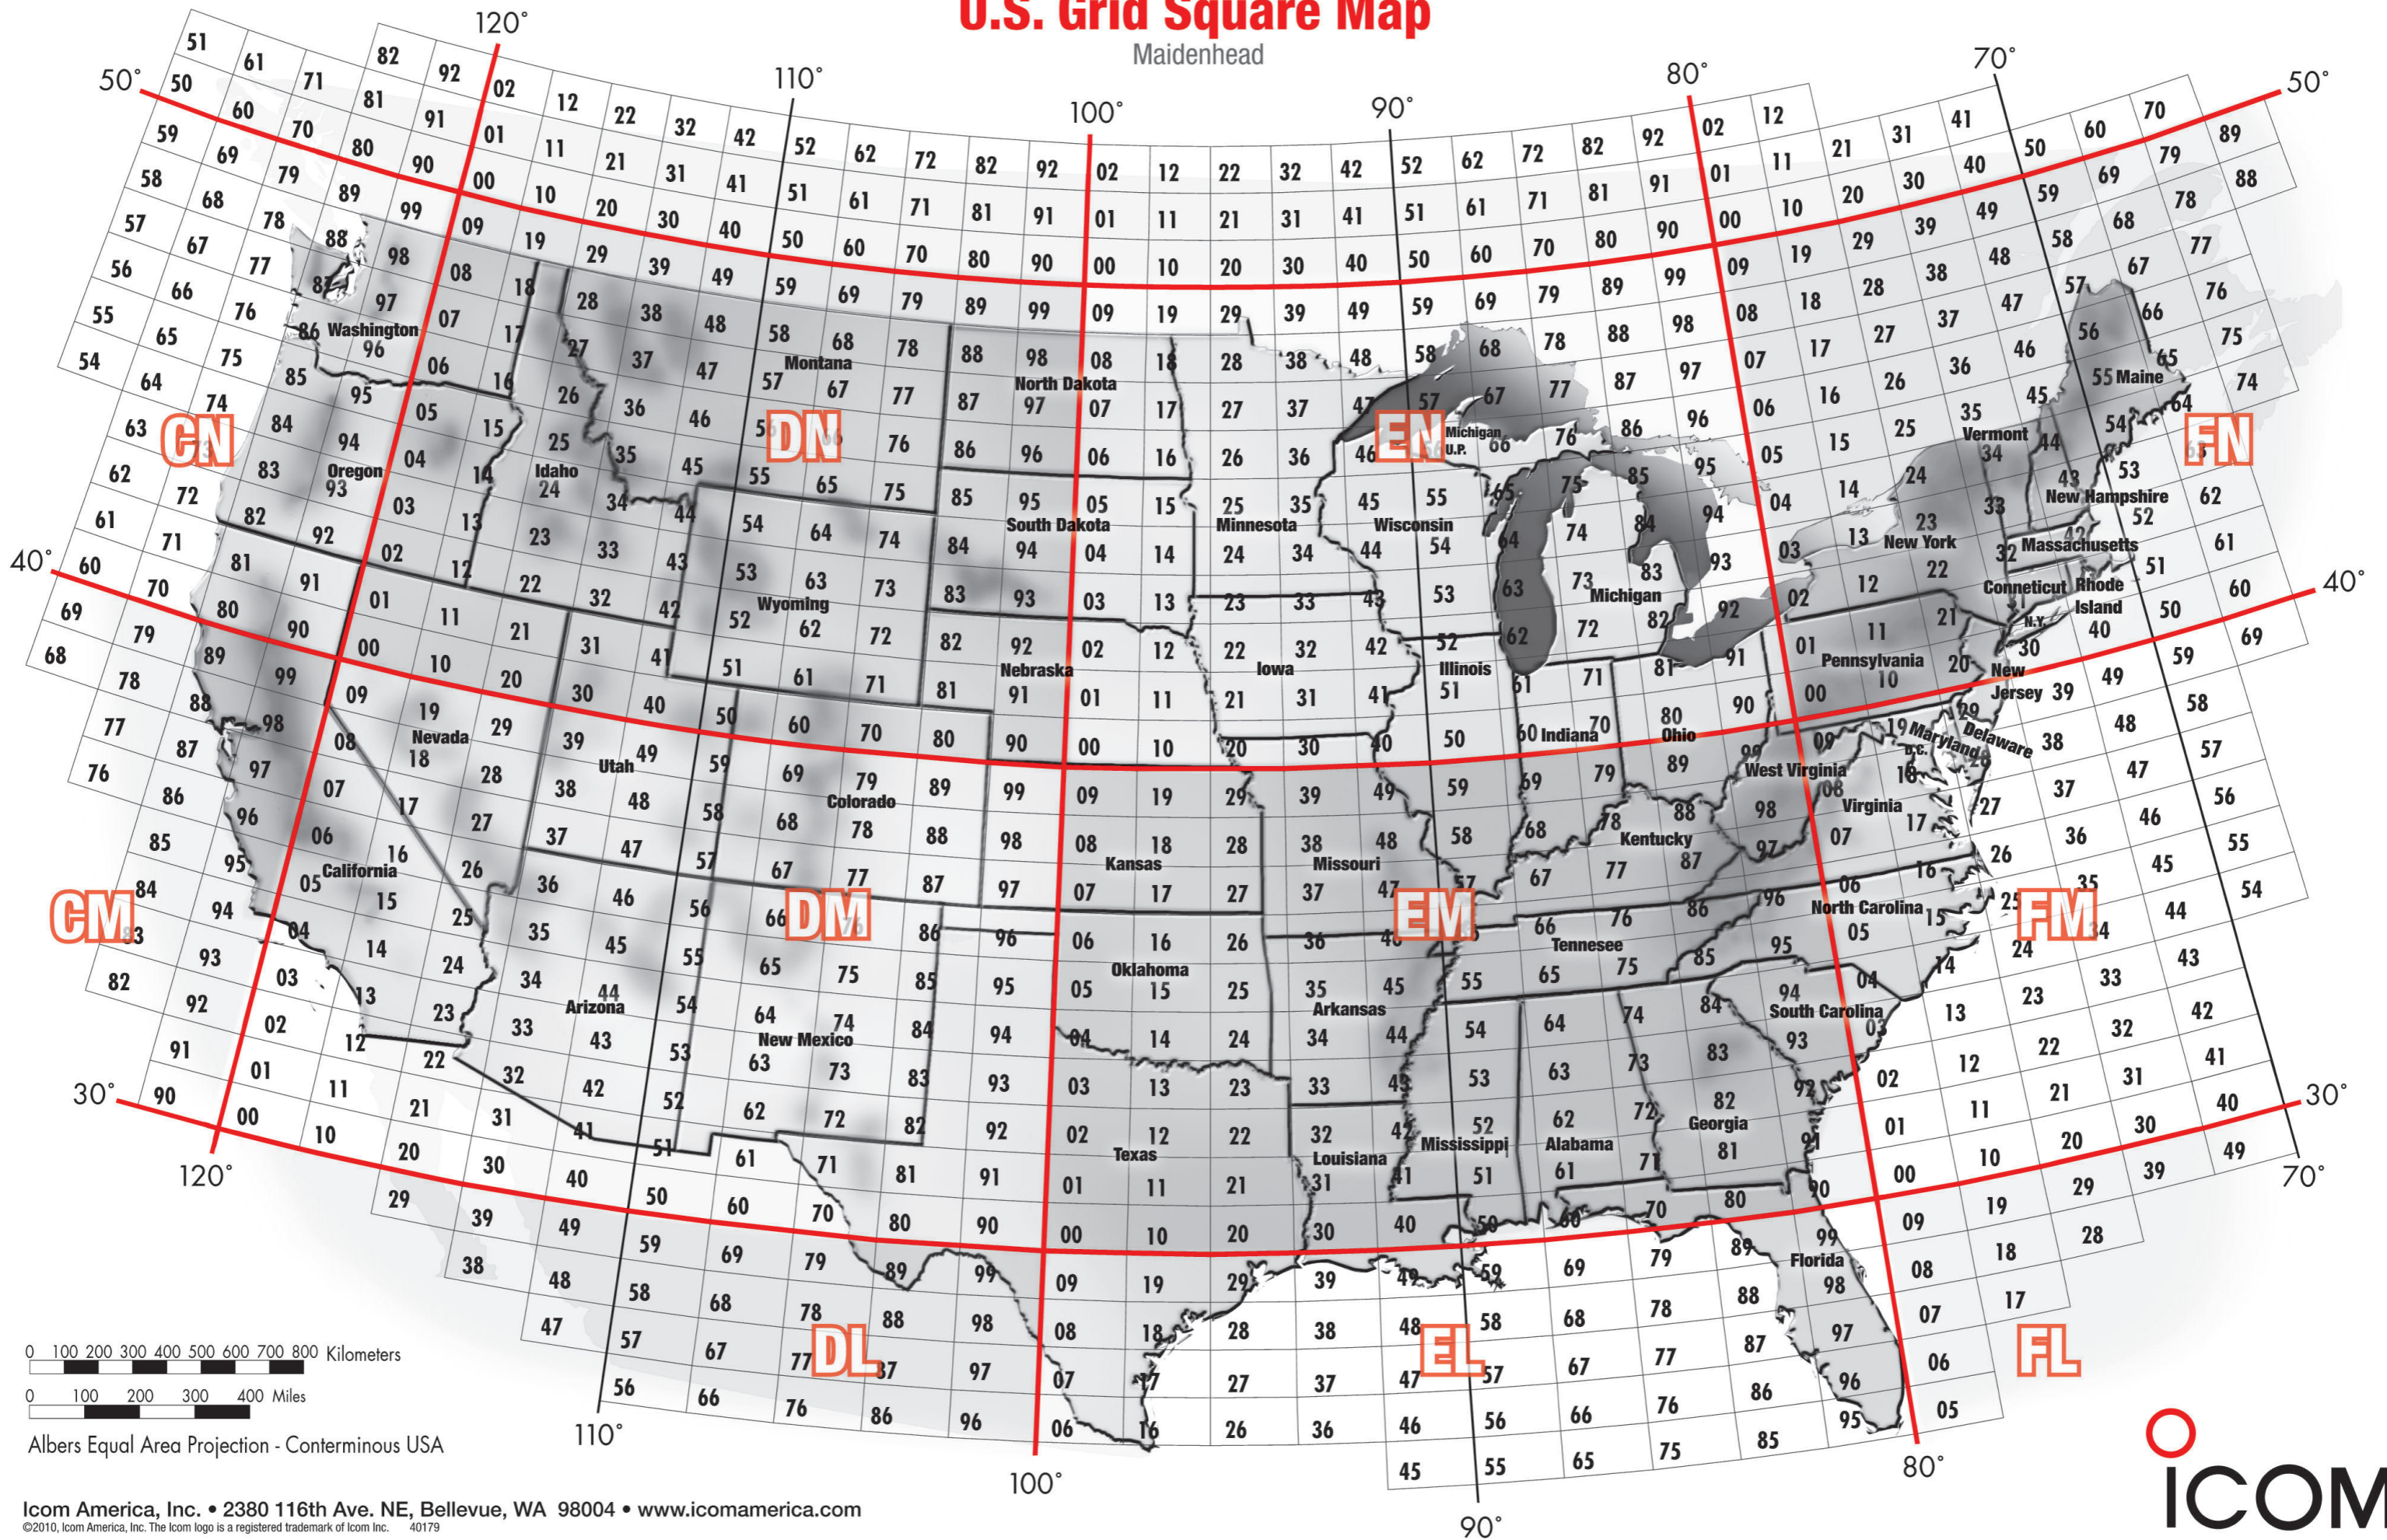

U.S. Grid Square Map

Maidenhead

U.S. Grid Square Map

Maidenhead

Hawaii**

Albers Equal Area Projection - Alaska

Major VHF/UHF Contests

- Mid January, Full Weekend
ARRL VHF Sweepstakes
- Early March, Full Weekend
ARRL International DX Contest Phone
- Early April, Spring Sprint-144 MHz
- Early April, Spring Sprint-222 MHz
- Early April, Spring Sprint-432 MHz
- Early May, Spring Sprint-50 MHz
- Mid May, Full Weekend
CQ National Fox Hunting Weekend

Early August, Full Weekend
ARRL UHF Contest

Mid September, Full Weekend
ARRL September VHF QSO Party

Courtesy: *CQ Magazine & ARRL*

Icom Grid Square Tips:

1. Say your grid square location when operating on VHF & UHF bands.
2. Many portable GPS receivers can read out Maidenhead* grid squares automatically.
3. Say your grid square letters phonetically.
Example: for grid 13 in region DM say "delta, mike, one, three" on air.
4. Give your general location along with your grid square.
5. Have fun on VHF & UHF!

*An instrument of the Maidenhead Locator System (named after the town outside London where it was first conceived by a meeting of European VHF managers in 1980), a grid square measures 1° latitude by 2° longitude and measures approximately 70 x 100 miles in the continental US. A grid square is indicated by two letters (the field) and two numbers (the square).. "

From ARRL source: <http://www.arrl.org/locate/gridinfo.html>

Icom America Inc. • 2380 - 116th Ave. NE, Bellevue, WA 98004
www.icomamerica.com

**All maps except Hawaii use an Albers Equal Area Projection. The map of Hawaii is based on the grid square map information from ARRL.