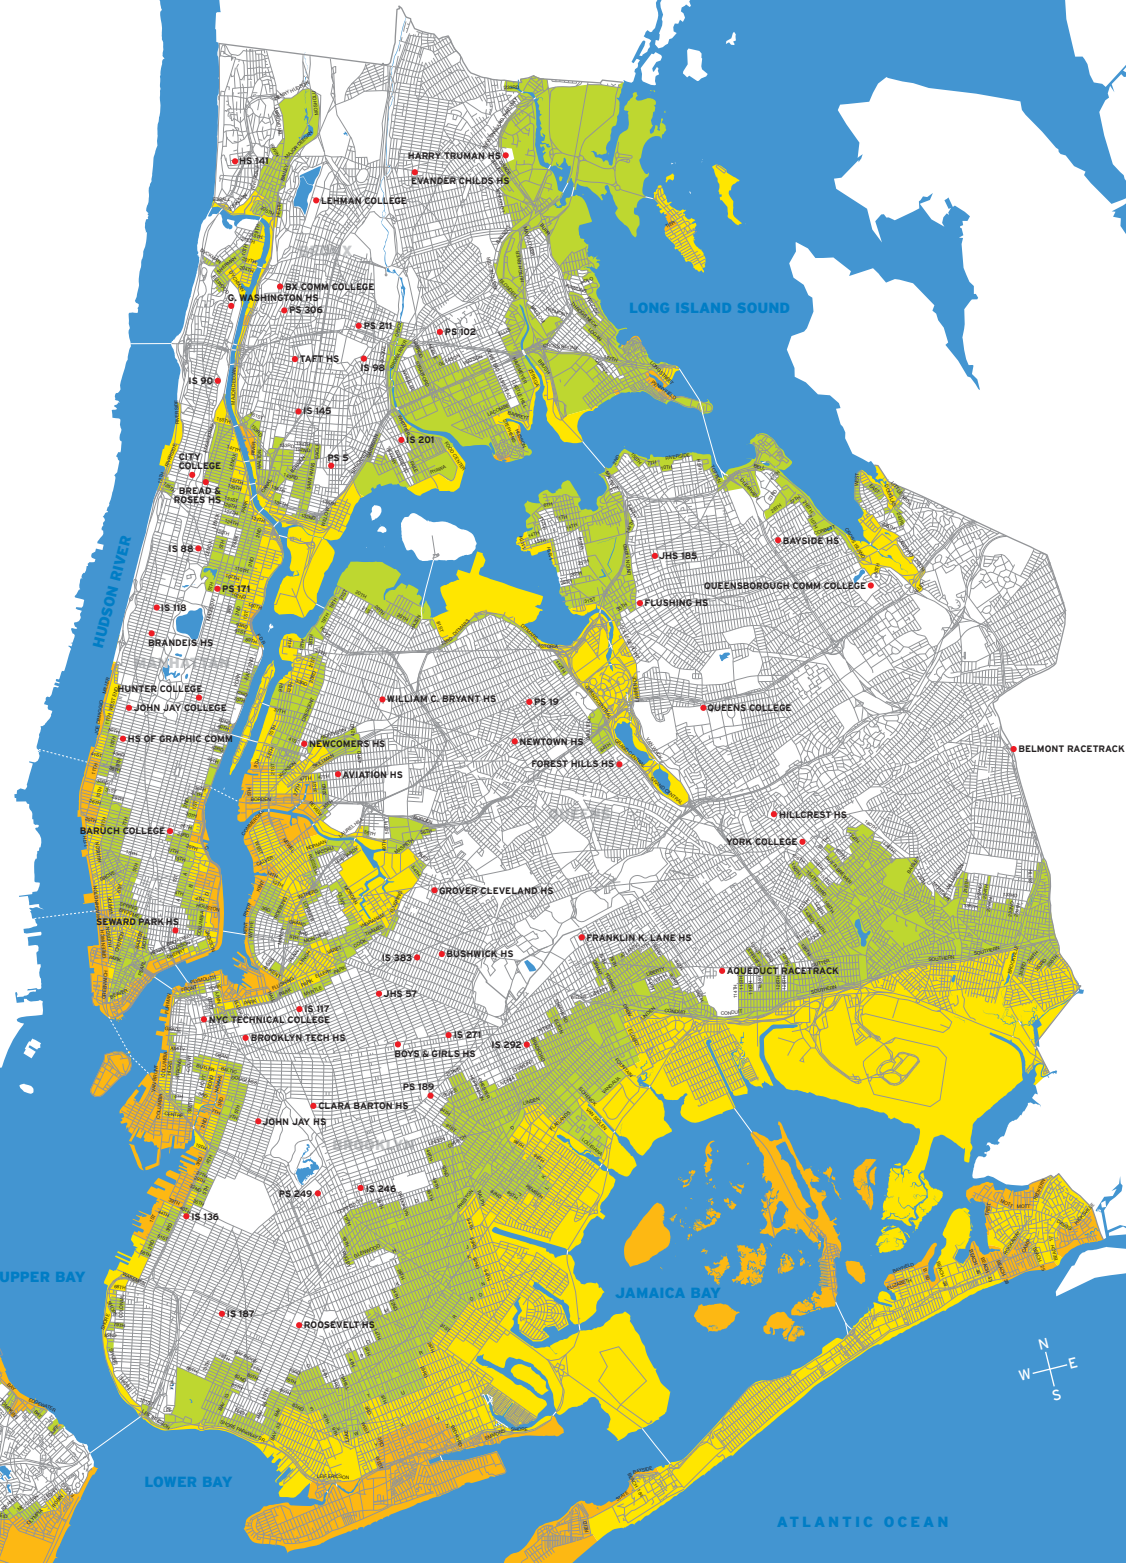

NEW YORK CITY HURRICANE EVACUATION ZONES

How to Use This Map*

Hurricane Evacuation Zones

ZONE A

ZONE B

ZONE C

NO ZONE

LEGEND

- EVACUATION CENTER
- A ZONE
- B ZONE
- C ZONE

Log on to NYC.gov/hurricanezones or call 311 to find out if you live in a hurricane evacuation zone.

EVACUATION CENTER	ADDRESS	EVACUATION CENTER	ADDRESS
BRONX		QUEENS	
BX COMM COLLEGE	80 W. 181ST ST.	AQUEDUCT RACETRACK	ROCKAWAY BLVD & 108TH STREET
EVANDER CHILDS HS	800 E. GUN HILL RD.	AVIATION HS	45-30 36TH ST.
HS 141	660 W. 237TH ST.	BAYSIDE HS	32-24 CORP. KENNEDY BLVD.
IS 98	1619 BOSTON RD.	BELMONT RACETRACK	HEMPSTEAD TPKE. & CROSS ISLAND PKWY.
IS 145	1000 TELLER AVE.	FLUSHING HS	35-01 UNION ST.
IS 201	730 BRYANT AVE.	FOREST HILLS HS	67-01 107th ST.
LEHMAN COLLEGE	250 BEDFORD PARK BLVD. WEST	GROVER CLEVELAND HS	21-27 HIRSH RD.
PS 5	564 JACKSON AVE.	HILLCREST HS	160-05 HIGHLAND AVE.
PS 102	1827 ARCHER ST.	JHS 185	147-26 25TH DR.
PS 211	1919 PROSPECT AVE.	NEWCOMERS HS	29-91 AUST AVE.
PS 306	40 W. TREMONT AVE.	NEWTOWN HS	48-01 90TH ST.
TAFT HS	240 E. 172ND ST.	PS 19	98-02 ROOSEVELT AVE.
TRUMAN HS	750 BAYCHESTER AVE.	QUEENS COLLEGE	65-30 KISSENA BLVD.
MANHATTAN		QUEENSBORO COMM COLL	222-05 56TH AVE.
BARUCH COLLEGE	155 E. 24TH ST.	WILLIAM C. BRYANT HS	48-10 31ST AVE.
BRANDEIS HS	145 W. 84TH ST.	YORK COLLEGE	94-20 GUY R. BREWER BLVD.
BREAD AND ROSES HS	6 EDGEcombe AVE.	BROOKLYN	
CITY COLLEGE	181 CONVENT AVE.	BOYS & GIRLS HS	1700 FULTON ST.
G. WASHINGTON HS	549 AUDOBON AVE.	BROOKLYN TECH HS	29 FORT GREENE PLACE
HS OF GRAPHIC COMM	439 W. 49TH ST.	BUSHWICK HS	400 IRVING AVE.
HUNTER COLLEGE	595 PARK AVE.	CLARA BARTON HS	901 CLASSON AVE.
IS 88	215 W. 114TH ST.	FRANKLIN K. LAKE HS	999 JAMAICA AVE.
IS 90	21 JUMEL PLACE	IS 117	300 WILLOUGHBY AVE.
IS 118	154 W. 93RD ST.	IS 136	4004 4TH AVE.
JOHN JAY COLLEGE	445 W. 59TH ST.	IS 187	1171 65TH ST.
SEWARD PARK HS	19 E. 103RD ST.	PS 189	1100 E. NEW YORK AVE.
STATEN ISLAND		IS 246	72 VERONICA PLACE
CURTIS HS	105 HAMILTON AVE.	PS 249	118 MARLBOROUGH RD.
IS 51	20 HOUSTON ST.	IS 271	1137 HERKIMER ST.
PETRIDES COMPLEX	715 OCEAN TERRACE	IS 292	300 WYONA ST.
SUSAN E. WAGNER HS	1200 MANOR RD.	IS 383	1300 GREENE AVE.
TOTTENVILLE HS	100 LITEN AVE.	JHS 57	125 STUYVESANT AVE.
		JOHN JAY HS	237 7TH AVE.
		NYC TECHNICAL COLLEGE	300 JAY ST.
		ROOSEVELT HS	5800 20TH AVE.

RARITAN BAY